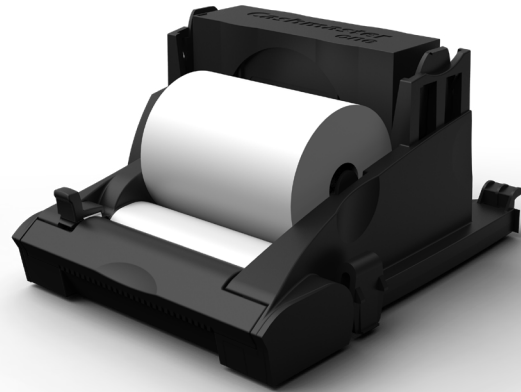

For use with the Cashmaster One product range

Space saving integrated printer - fits into your Cashmaster One device

Small and quiet

More energy efficient

*For use with our new range*

Cashmaster **one** **pro** **plus** **max**™

## Cashmaster *printer one*

The Cashmaster Printer One for the Cashmaster One product range

The Cashmaster Printer One is smaller, quieter and more energy efficient than its predecessors. Designed specifically for use with the Cashmaster One range, attach the Cashmaster Printer One with one single click to the base of your device.

No cables or additional worktop space is required, meaning your Cashmaster One device remains fully portable and you can use it whenever you need to.

[cashmaster.com](http://cashmaster.com)

**Cash Solutions**  
Counting on Cashmaster!